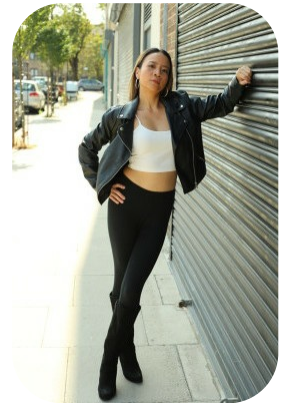

Additional Talents:
DANCE GYM

FOR ANY INQUIRIES PLEASE CONTACT US

0207 834 66 60 - Office

www.fusionmng.com
cast@fusionmng.com