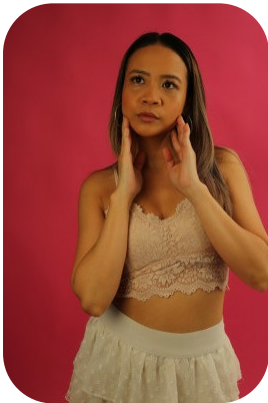

Additional Talents:
DANCE GYM

FOR ANY INQUIRIES PLEASE CONTACT US

0207 834 66 60 - Office

www.fusionmng.com
cast@fusionmng.com