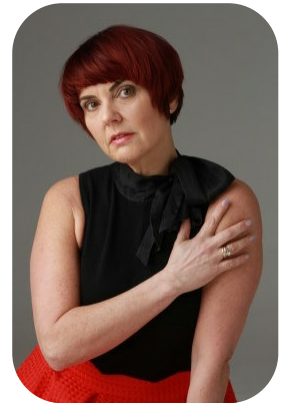

Julie Hudson

Age: 51-60	Height: 5ft2inch	Eye Colour: Hazel	Accent: London
Gender:F	Weight: 64kg	Waist: 31s	Bust: 39s
Location: Britain North	Shoe Size: 4	Hips: 46s	
Drives: Yes	Hair Color: Red		

Talents
MATURE MODELS