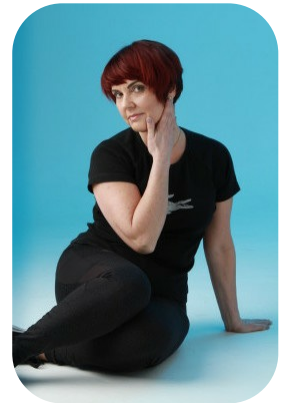

Julie Hudson

Age: 51-60	Height: 5ft2inch	Eye Colour: Hazel	Accent: London
Gender:F	Weight: 64kg	Waist: 31s	Bust: 39s
Location: Britain North	Shoe Size: 4	Hips: 46s	
Drives: Yes	Hair Color: Red		

Talents
MATURE MODELS