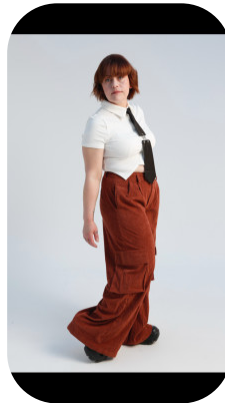

# Julie McFall

Age: 41-50	Height: 5ft0inch	Eye Colour: Blue	Accent: London
Gender:F	Weight: 67kg	Waist: 32"	Bust: 38"
Location: London	Shoe Size: 5	Hips: 37"	
Drives: Yes	Hair Color: Other/Extreme		

Talents  
ALTERNATIVE MODELS, MATURE MODELS