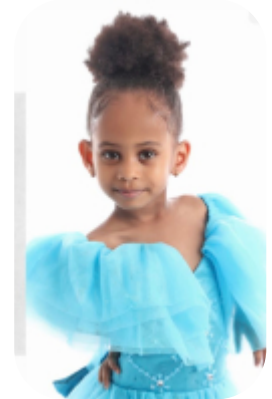

# Juliette Samson

Videos: 5

Age: 0-5	Height: 3ft4inch	Eye Colour: Brown	Accent: London
Gender: F	Weight: 15kg	Waist: 21	Bust: 20
Location: London	Shoe Size: 2	Hips: 21	
Drives: No	Hair Color: Black		

Talents  
CHILD MODELLING, EXTRAS