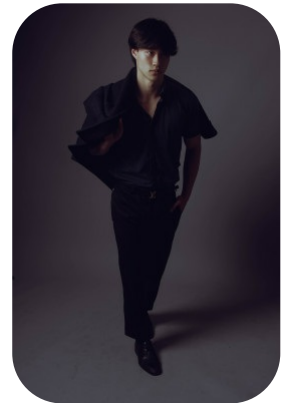

Justin Chow

Credits: 2

Age: 16-20	Height: 5ft9inch	Eye Colour: Hazel	Accent: Other
Gender: M	Weight: 69kg	Waist: 29	
Location: London	Shoe Size: 8.5	Bust: 38	
Drives: Yes	Hair Color: Black	Hips: 35	

Talents

COMMERCIAL MODELS, EXTRAS

Additional Talents:

BIKE SWIM

FOOTBALL TENNIS GOLF TAEKWONDO

Credits:

Years of Production	Production Name	Role
2024	After the Hunt	Harvard University student
2024	Young Sherlock	Oxford University student