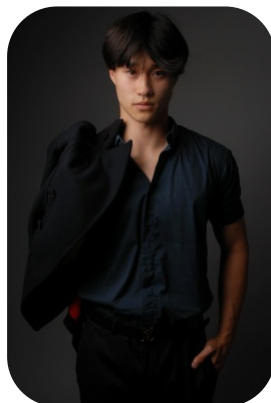

Justin Chow

Credits: 2

Age: 16-20	Height: 5ft9inch	Eye Colour: Hazel	Accent: Other
Gender: M	Weight: 69kg	Waist: 29	
Location: London	Shoe Size: 8.5	Bust: 38	
Drives: Yes	Hair Color: Black	Hips: 35	

Talents

COMMERCIAL MODELS, EXTRAS

Additional Talents:

BIKE SWIM

FOOTBALL TENNIS GOLF TAEKWONDO

Credits:

Years of Production	Production Name	Role
2024	After the Hunt	Harvard University student
2024	Young Sherlock	Oxford University student