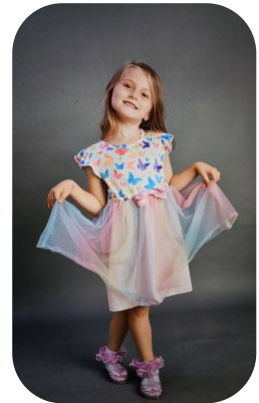

Kady Lilly

Trainings: 1

Age: 6-10
Gender:F
Location:
Britain
North
Drives: No

Height:
3ft10inch
Weight:
18kg
Shoe Size:
12
Hair Color:
Blonde

Eye Colour: Brown
Accent: Northern

Talents
CHILD MODELLING, EXTRAS