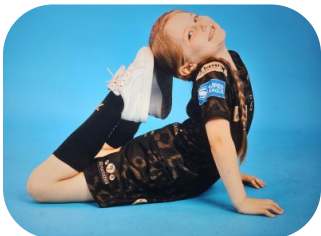

Kady Lilly

Trainings: 1

Age: 6-10
Gender:F
Location:
Britain
North
Drives: No

Height:
3ft10inch
Weight:
18kg
Shoe Size:
12
Hair Color:
Blonde

Eye Colour: Brown
Accent: Northern

Talents
CHILD MODELLING, EXTRAS