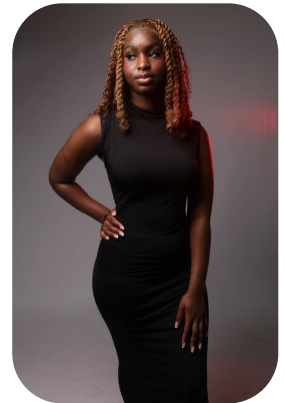

Kaela Zere

Age: 11-15	Height: 5ft4inch	Eye Colour: Brown	Accent: London
Gender:F	Weight: 63kg	Waist: 26ches	
Location: London	Shoe Size: 6.5	Bust: 35ches	
Drives: No	Hair Color: Brunette	Hips: 43ches	

Talents
TEEN MODELS