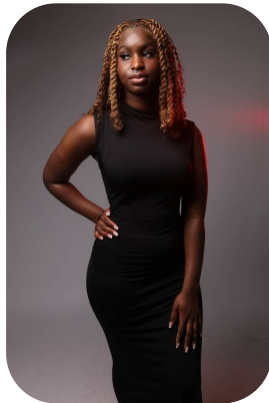

Kaela Zere

Age: 11-15	Height: 5ft4inch	Eye Colour: Brown	Accent: London
Gender:F	Weight: 63kg	Waist: 26ches	
Location: London	Shoe Size: 6.5	Bust: 35ches	
Drives: No	Hair Color: Brunette	Hips: 43ches	

Talents
TEEN MODELS