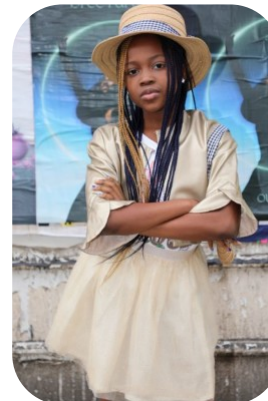

Kaima Ezeh

Age: 11-15	Height: 4ft9inch	Eye Colour: Brown	Accent: London
Gender:F	Weight: 32kg	Waist: 25	Bust: 25
Location: London	Shoe Size: 4	Hips: 28	
Drives: No	Hair Color: Black		

Talents
CHILD MODELLING, EXTRAS