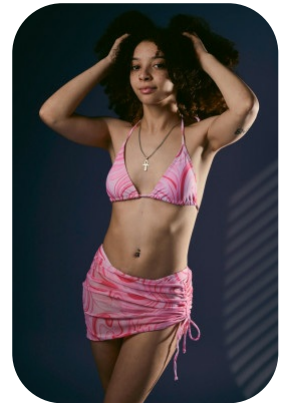

Kaimana Hutchinson

Age: 16-20	Height: 5ft3inch	Eye Colour: Brown	Accent: London
Gender:F	Weight: 49kg	Waist: 25"	Bust: 30"
Location: London	Shoe Size: 5	Hips: 35"	
Drives: No	Hair Color: Brunette		

Talents
COMMERCIAL MODELS, EXTRAS