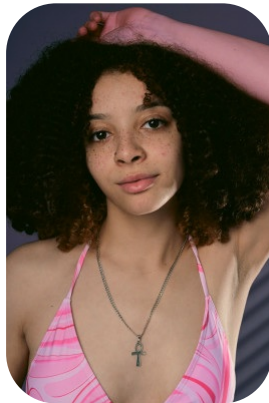

Kaimana Hutchinson

Age: 16-20	Height: 5ft3inch	Eye Colour: Brown	Accent: London
Gender:F	Weight: 49kg	Waist: 25"	Bust: 30"
Location: London	Shoe Size: 5	Hips: 35"	
Drives: No	Hair Color: Brunette		

Talents
COMMERCIAL MODELS, EXTRAS