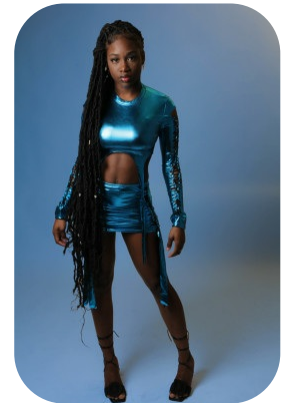

Kamayah Alexander

Age: 16-20	Height: 5ft4inch	Eye Colour: Brown	Accent: London
Gender:F	Weight: 54kg	Waist: 26	
Location: London	Shoe Size: 6	Bust: 19	
Drives: No	Hair Color: Black	Hips: 35/36	

Talents
 COMMERCIAL MODELS, TEEN MODELS, YOUNG PERFORMERS, EXTRAS