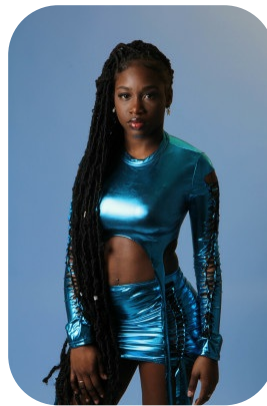

Kamayah Alexander

Age: 16-20	Height: 5ft4inch	Eye Colour: Brown	Accent: London
Gender:F	Weight: 54kg	Waist: 26	
Location: London	Shoe Size: 6	Bust: 19	
Drives: No	Hair Color: Black	Hips: 35/36	

Talents
 COMMERCIAL MODELS, TEEN MODELS, YOUNG PERFORMERS, EXTRAS