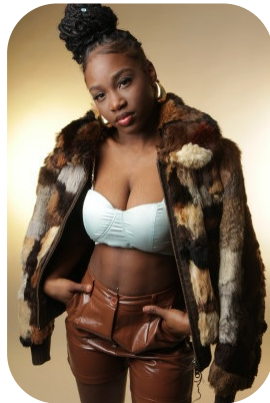

Kamayah Alexander

Age: 16-20	Height: 5ft4inch	Eye Colour: Brown	Accent: London
Gender:F	Weight: 54kg	Waist: 26	
Location: London	Shoe Size: 6	Bust: 19	
Drives: No	Hair Color: Black	Hips: 35/36	

Talents
 COMMERCIAL MODELS, TEEN MODELS, YOUNG PERFORMERS, EXTRAS