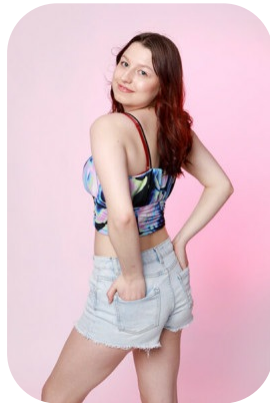

Additional Talents:

BIKE - HORSE RIDE

DANCE - COMMERCIAL