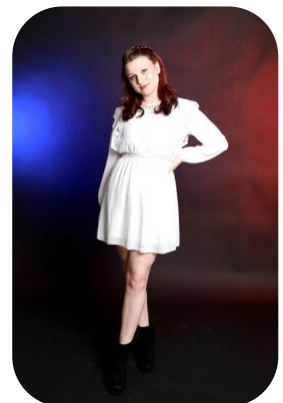

Additional Talents:

BIKE - HORSE RIDE

DANCE - COMMERCIAL