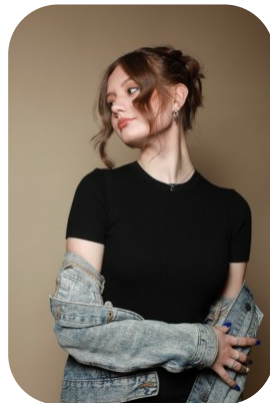

Additional Talents:
BIKE -SWIM -ROLLERSKATE
PIANO