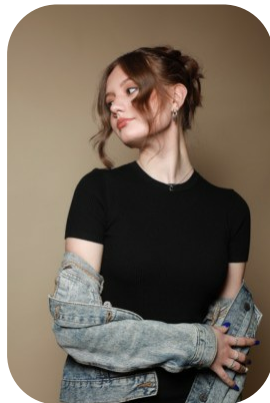

Additional Talents:
BIKE -SWIM -ROLLERSKATE
PIANO