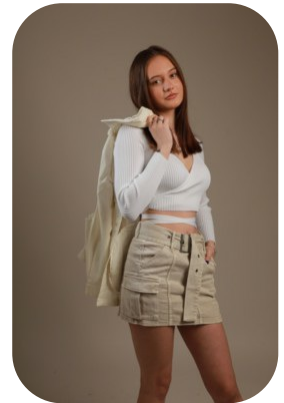

Additional Talents:
BIKE -SWIM -ROLLERSKATE
PIANO