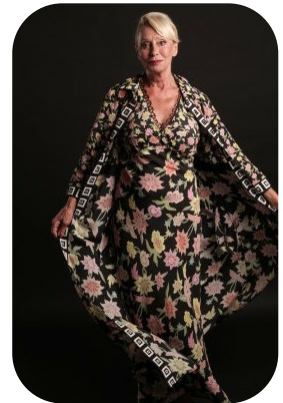

Karen Auchincloss

Age: 61-70	Height: 5ft3inch	Eye Colour: Brown	Accent: London
Gender:F	Weight: 50kg	Waist: 28	Bust: 36
Location: London	Shoe Size: 5	Hips: 35	
Drives: Yes	Hair Color: Blonde		

Talents
MATURE MODELS