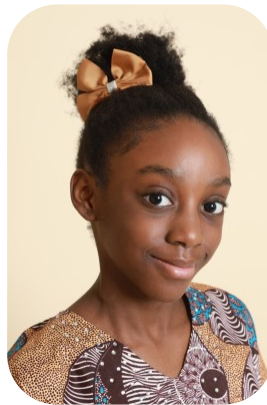

Karen Sonola

Age: 6-10	Height: 4ft4inch	Eye Colour: Brown	Accent: London
Gender:F	Weight: 27kg	Waist: 24"	Bust: 27"
Location: London	Shoe Size: 3	Hips: 28"	
Drives: No	Hair Color: Black		

Talents
CHILD MODELLING, EXTRAS