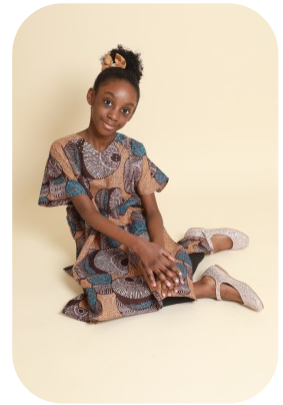

Karen Sonola

Age: 6-10	Height: 4ft4inch	Eye Colour: Brown	Accent: London
Gender:F	Weight: 27kg	Waist: 24"	Bust: 27"
Location: London	Shoe Size: 3	Hips: 28"	
Drives: No	Hair Color: Black		

Talents
CHILD MODELLING, EXTRAS