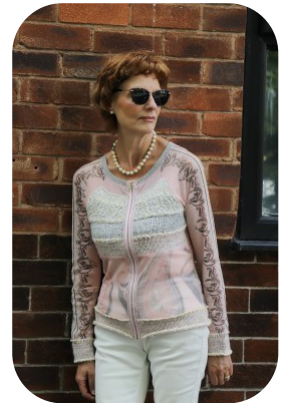

# Karen Walden

Age: 61-70	Height: 5ft5inch	Eye Colour: Green	Accent: London
Gender:F	Weight: 52kg	Waist: 27es	Bust: 34es
Location: Britain North	Shoe Size: 5	Hips: 37es	
Drives: Yes	Hair Color: Red		

Talents  
MATURE MODELS