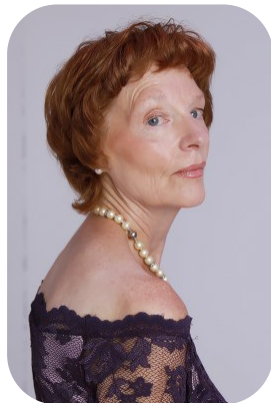

# Karen Walden

Age: 61-70	Height: 5ft5inch	Eye Colour: Green	Accent: London
Gender:F	Weight: 52kg	Waist: 27es	Bust: 34es
Location: Britain North	Shoe Size: 5	Hips: 37es	
Drives: Yes	Hair Color: Red		

Talents  
MATURE MODELS