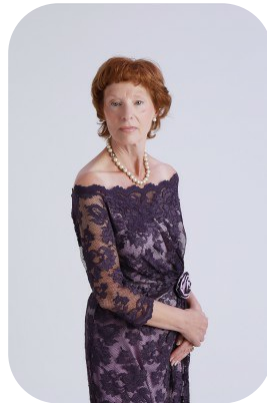

# Karen Walden

Age: 61-70	Height: 5ft5inch	Eye Colour: Green	Accent: London
Gender:F	Weight: 52kg	Waist: 27es	Bust: 34es
Location: Britain North	Shoe Size: 5	Hips: 37es	
Drives: Yes	Hair Color: Red		

Talents  
MATURE MODELS