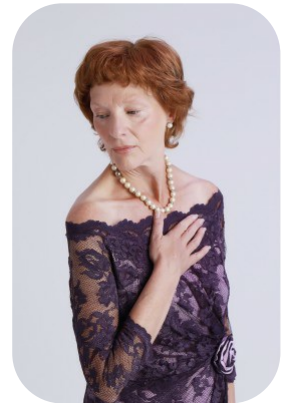

# Karen Walden

Age: 61-70	Height: 5ft5inch	Eye Colour: Green	Accent: London
Gender:F	Weight: 52kg	Waist: 27es	Bust: 34es
Location: Britain North	Shoe Size: 5	Hips: 37es	
Drives: Yes	Hair Color: Red		

Talents  
MATURE MODELS