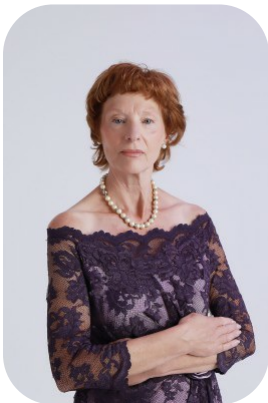

# Karen Walden

Age: 61-70	Height: 5ft5inch	Eye Colour: Green	Accent: London
Gender:F	Weight: 52kg	Waist: 27es	Bust: 34es
Location: Britain North	Shoe Size: 5	Hips: 37es	
Drives: Yes	Hair Color: Red		

Talents  
MATURE MODELS