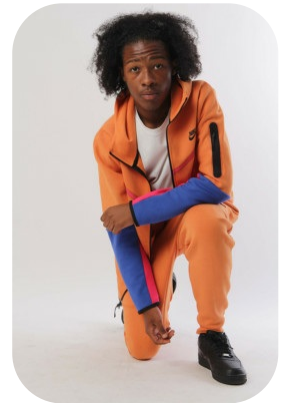

Karim Green

Age: 16-20	Height: 6ft0inch	Eye Colour: Brown	Accent: London
Gender:M	Weight: 67kg	Waist: 36	Bust: 34
Location: London	Shoe Size: 10	Hips: 38	
Drives: No	Hair Color: Black		

Talents
TEEN MODELS, EXTRAS, MUSICIANS

Additional Talents:
BIKE - SWIM - ROLLERBLADE - SKI - ICESKATE - CLIMB
FOOTBALL - 8 YEARS

FOR ANY INQUIRIES PLEASE CONTACT US

0207 834 66 60 - Office

www.fusionmng.com

cast@fusionmng.com

FM FUSION
MANAGEMENT
TALENT & MODEL MANAGEMENT AGENCY