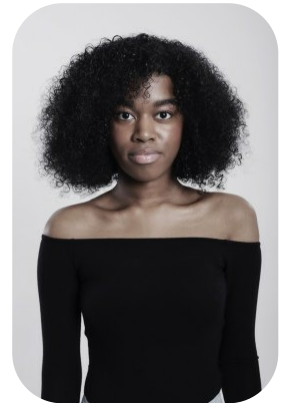

Karina Scott-Henry

Age: 16-20	Height: 5ft6inch	Eye Colour: Brown	Accent: London
Gender:F	Weight: 54kg	Waist: 29	
Location: London	Shoe Size: 6	Bust: 34	
Drives: No	Hair Color: Black	Hips: 37	

Talents
COMMERCIAL MODELS, EXTRAS