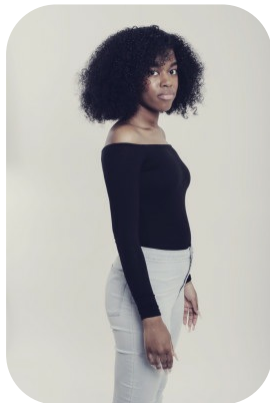

Karina Scott-Henry

Age: 16-20	Height: 5ft6inch	Eye Colour: Brown	Accent: London
Gender:F	Weight: 54kg	Waist: 29	
Location: London	Shoe Size: 6	Bust: 34	
Drives: No	Hair Color: Black	Hips: 37	

Talents
COMMERCIAL MODELS, EXTRAS