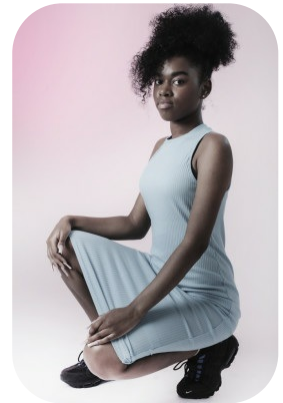

Karina Scott-Henry

Age: 16-20	Height: 5ft6inch	Eye Colour: Brown	Accent: London
Gender:F	Weight: 54kg	Waist: 29	
Location: London	Shoe Size: 6	Bust: 34	
Drives: No	Hair Color: Black	Hips: 37	

Talents
COMMERCIAL MODELS, EXTRAS