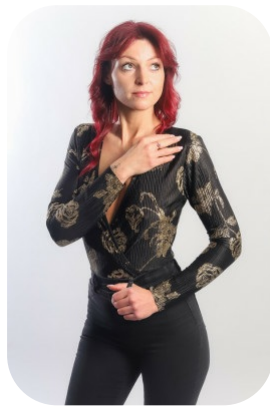

Additional Talents:
BIKE - SWIM