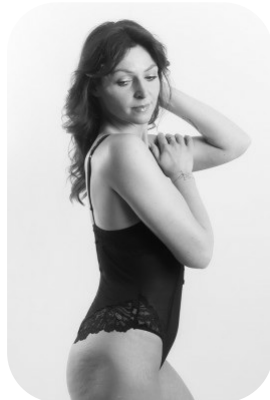

Additional Talents:
BIKE - SWIM