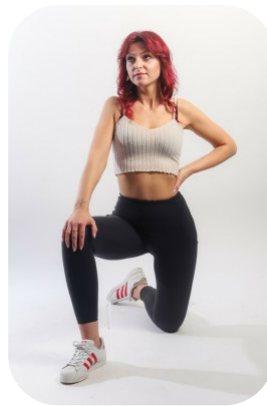

Additional Talents:
BIKE - SWIM