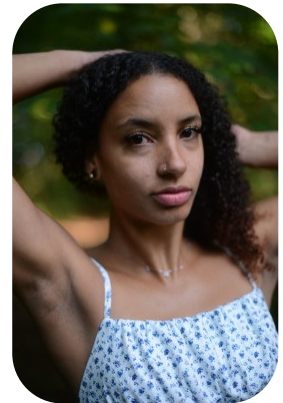

Karoline Glade

Age: 31-40	Height: 5ft9inch	Eye Colour: Black	Accent: London
Gender:F	Weight: 63kg	Waist: 27	Bust: 32
Location: London	Shoe Size: 7	Hips: 37	
Drives: Yes	Hair Color: Black		

Talents
COMMERCIAL MODELS