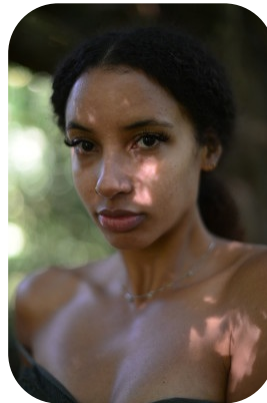

Karoline Glade

Age: 31-40	Height: 5ft9inch	Eye Colour: Black	Accent: London
Gender:F	Weight: 63kg	Waist: 27	Bust: 32
Location: London	Shoe Size: 7	Hips: 37	
Drives: Yes	Hair Color: Black		

Talents
COMMERCIAL MODELS