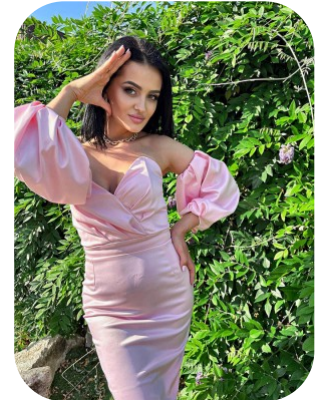

Kate Mereuta

Age: 25-30	Height: 5ft7inch	Eye Colour: Green	Accent: East Euro
Gender:F	Weight: 57kg	Waist: 67cm	
Location: London	Shoe Size: 6	Bust: 80cm	
Drives: No	Hair Color: Brunette	Hips: 86cm	

Talents
COMMERCIAL MODELS