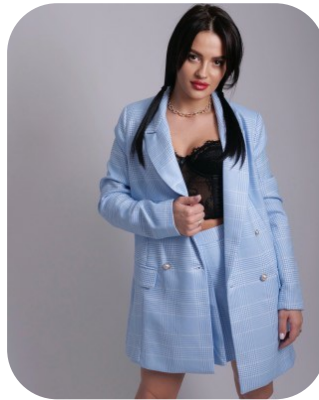

Kate Mereuta

Age: 25-30	Height: 5ft7inch	Eye Colour: Green	Accent: East Euro
Gender:F	Weight: 57kg	Waist: 67cm	
Location: London	Shoe Size: 6	Bust: 80cm	
Drives: No	Hair Color: Brunette	Hips: 86cm	

Talents
COMMERCIAL MODELS