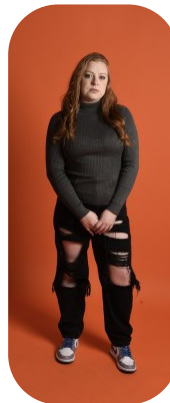

Katie Booth

Age: 25-30	Height: 5ft3inch	Eye Colour: Green	Accent: London
Gender:F	Weight: 68kg	Waist: 34	Bust: 41
Location: London	Shoe Size: 7	Hips: 40	
Drives: No	Hair Color: Blonde		

Talents
COMMERCIAL MODELS, EXTRAS