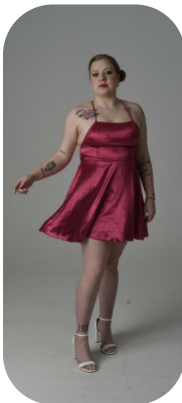

Katie Booth

Age: 25-30	Height: 5ft3inch	Eye Colour: Green	Accent: London
Gender:F	Weight: 68kg	Waist: 34	Bust: 41
Location: London	Shoe Size: 7	Hips: 40	
Drives: No	Hair Color: Blonde		

Talents
COMMERCIAL MODELS, EXTRAS