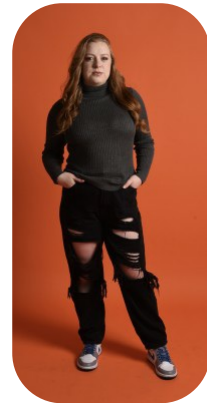

Katie Booth

Age: 25-30	Height: 5ft3inch	Eye Colour: Green	Accent: London
Gender:F	Weight: 68kg	Waist: 34	Bust: 41
Location: London	Shoe Size: 7	Hips: 40	
Drives: No	Hair Color: Blonde		

Talents
COMMERCIAL MODELS, EXTRAS