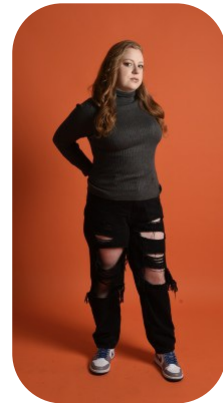

Katie Booth

Age: 25-30	Height: 5ft3inch	Eye Colour: Green	Accent: London
Gender:F	Weight: 68kg	Waist: 34	Bust: 41
Location: London	Shoe Size: 7	Hips: 40	
Drives: No	Hair Color: Blonde		

Talents
COMMERCIAL MODELS, EXTRAS