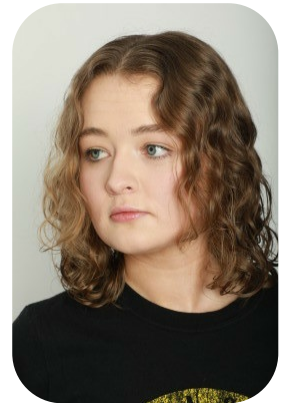

Katie Hall

Age: 21-24	Height: 5ft9inch	Eye Colour: Blue	Accent: London
Gender:F	Weight: 58kg	Waist: 73cm	
Location: Scotland	Shoe Size: 7	Bust: 84cm	
Drives: No	Hair Color: Blonde		

Talents
COMMERCIAL MODELS, EXTRAS