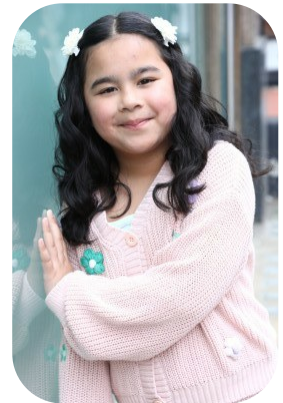

Katniss Singh

Videos: 1

Age: 6-10	Height: 4ft4inch	Eye Colour: Brown	Accent: London
Gender:F	Weight: 40kg	Waist: 27	Bust: 29
Location: London	Shoe Size: 3	Hips: 29	
Drives: No	Hair Color: Black		

Talents
CHILD MODELLING, EXTRAS