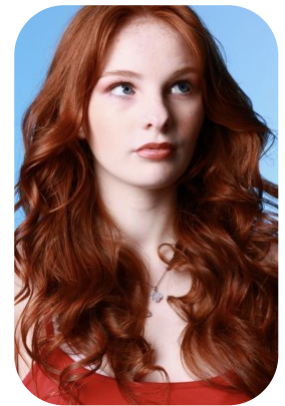

Katy Mitchinson

Age: 16-20	Height: 5ft5inch	Eye Colour: Blue	Accent: London
Gender:F	Weight: 65kg	Waist: 26ch	Bust: 32ch
Location: London	Shoe Size: 6.5	Hips: 38ch	
Drives: No	Hair Color: Red		

Talents
 COMMERCIAL MODELS, COMMERCIAL DANCERS,
 TEEN MODELS, YOUNG PERFORMERS, EXTRAS