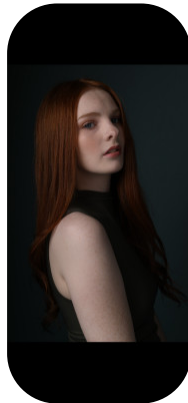

Katy Mitchinson

Age: 16-20	Height: 5ft5inch	Eye Colour: Blue	Accent: London
Gender:F	Weight: 65kg	Waist: 26ch	Bust: 32ch
Location: London	Shoe Size: 6.5	Hips: 38ch	
Drives: No	Hair Color: Red		

Talents
 COMMERCIAL MODELS, COMMERCIAL DANCERS,
 TEEN MODELS, YOUNG PERFORMERS, EXTRAS