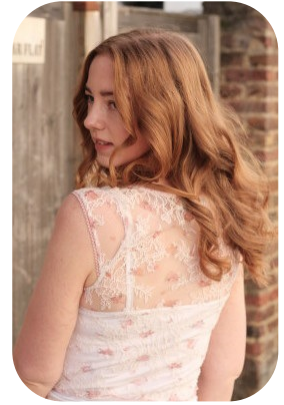

Kayleigh-Anne Bentley

Age: 25-30	Height: 5ft3inch	Eye Colour: Blue	Accent: London
Gender:F	Weight: 58kg	Waist: 25	Bust: 32
Location: London	Shoe Size: 4	Hips: 34	
Drives: Yes	Hair Color: Red		

Talents

COMMERCIAL MODELS, FITNESS MODELS, EXTRAS