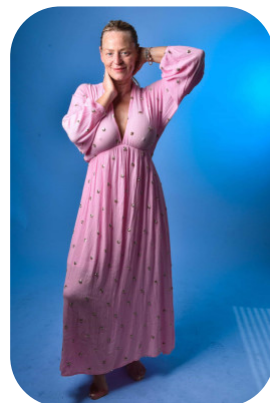

Additional Talents:

BIKE - SWIM (Swimming Instructor) - GYM - ROLLERBLADE - ROLLERSKATE - HORSERIDE - Haven Holidays Performer