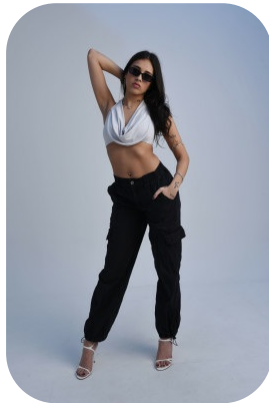

Keira Muller

Age: 16-20	Height: 5ft7inch	Eye Colour: Brown	Accent: London
Gender:F	Weight: 44kg	Waist: 23.5	
Location: London	Shoe Size: 6	Bust: 32	
Drives: No	Hair Color: Brunette	Hips: 30.5	

Talents
COMMERCIAL MODELS, EXTRAS