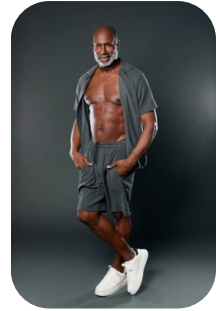

Keith Collymore

Age: 61-70	Height: 6ft2inch	Eye Colour: Brown	Accent: London
Gender: M	Weight: 94kg	Waist: 36	
Location: London	Shoe Size: 12	Bust: 44	
Drives: Yes	Hair Color: Bald	Hips: 40	

Talents
MATURE MODELS, EXTRAS