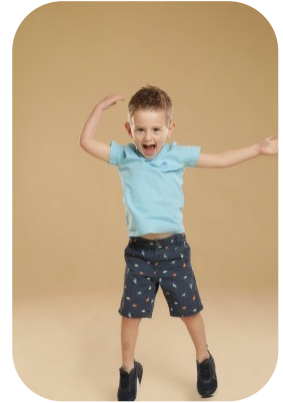

Kellan Roger

Age: 6-10	Height: 3ft6inch	Eye Colour: Hazel	Accent: London
Gender:M	Weight: 17kg	Waist: 54.5cm	
Location: London	Shoe Size: 10.5	Bust: 56cm	
Drives: No	Hair Color: Brunette	Hips: 52cm	

Talents
CHILD MODELLING, EXTRAS