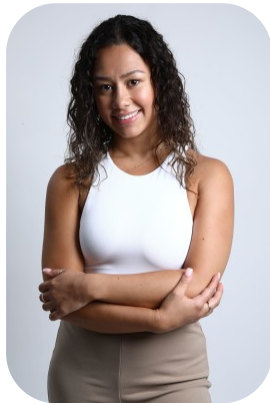

Kelly Botero

Age: 25-30	Height: 5ft2inch	Eye Colour: Brown	Accent: London
Gender:F	Weight: 57kg	Waist: 77cm	
Location: London	Shoe Size: 4	Bust: 97cm	
Drives: No	Hair Color: Brunette	Hips: 93cm	

Talents
COMMERCIAL MODELS, EXTRAS