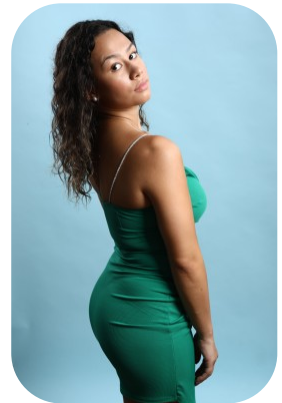

Kelly Botero

Age: 25-30	Height: 5ft2inch	Eye Colour: Brown	Accent: London
Gender:F	Weight: 57kg	Waist: 77cm	
Location: London	Shoe Size: 4	Bust: 97cm	
Drives: No	Hair Color: Brunette	Hips: 93cm	

Talents
COMMERCIAL MODELS, EXTRAS