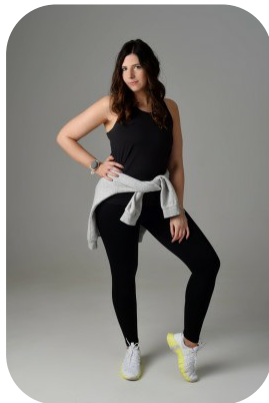

Additional Talents:

SWIM BIKE GYM FITNESS WEIGHT LIFTING