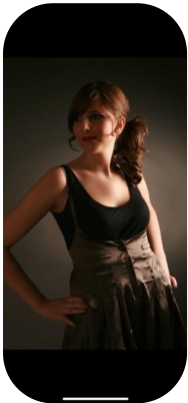

Additional Talents:

SWIM BIKE GYM FITNESS WEIGHT LIFTING