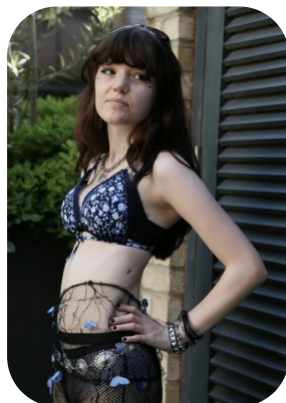

Additional Talents:

BIKE