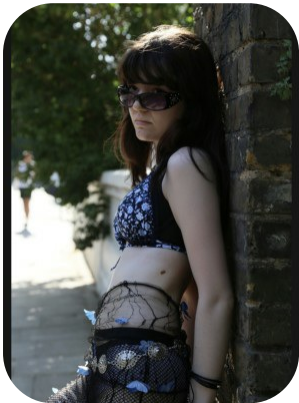

Additional Talents:

BIKE