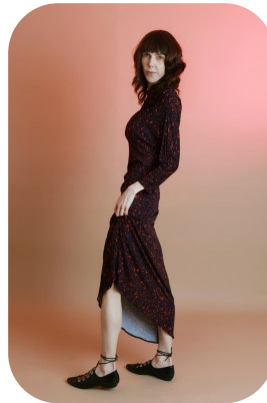

Additional Talents:
BIKE - SWIM (COMPETITVIE)
CROSS COUNTRY, ATHELTICS
YOGA
GYM FITNESS

Credits:

Years of Production

Production Name

Role