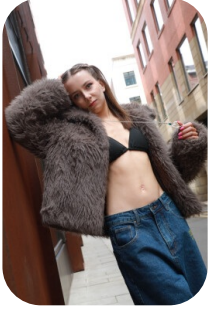

Kerry McClintock

Age: 21-24	Height: 5ft1inch	Eye Colour: Blue	Accent:
Gender:F	Weight: 43kg	Waist: 23	Scottish
Location: Scotland	Shoe Size: 4	Bust: 27	
Drives: No	Hair Color: Blonde	Hips: 33	

Talents
COMMERCIAL MODELS, EXTRAS