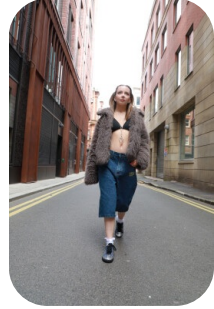

Kerry McClintock

Age: 21-24	Height: 5ft1inch	Eye Colour: Blue	Accent:
Gender:F	Weight: 43kg	Waist: 23	Scottish
Location: Scotland	Shoe Size: 4	Bust: 27	
Drives: No	Hair Color: Blonde	Hips: 33	

Talents
COMMERCIAL MODELS, EXTRAS