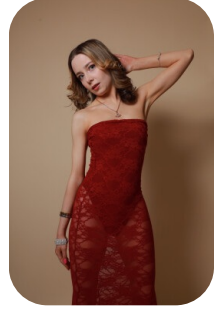

Kerry McClintock

Age: 21-24	Height: 5ft1inch	Eye Colour: Blue	Accent:
Gender:F	Weight: 43kg	Waist: 23	Scottish
Location: Scotland	Shoe Size: 4	Bust: 27	
Drives: No	Hair Color: Blonde	Hips: 33	

Talents
COMMERCIAL MODELS, EXTRAS