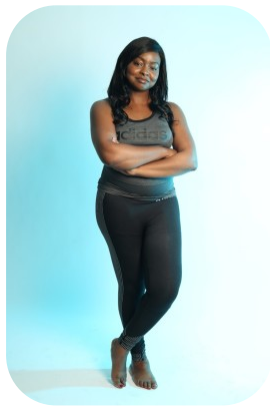

Kevina Williams

Credits: 5 Videos: 2

Age: 31-40	Height: 5ft4inch	Eye Colour: Brown	Accent: London
Gender:F	Weight: 80kg	Waist: 34es	
Location: London	Shoe Size: 7.5	Bust: 36C	
Drives: Yes	Hair Color: Black	Hips: 43es	

Talents
COMMERCIAL MODELS, EXTRAS

Additional Talents:
CHOIR

Credits:

Years of Production	Production Name	Role
2022	Made in Chelsea	Background artist
2022	The Greatest Auction	Audience member
2019	DMS Fusion of Music and Dance	Choir Director/Singer
2019	You Raise me Up Karl Loxley Concert	Choir Director/Singer
2018	Shakespeare & Hathaway: Outrageous Fortune	Choir Director/Singer