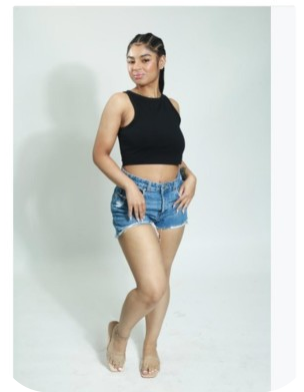

Additional Talents:

BIKE

FITNESS

GYM

RUN

FOR ANY INQUIRIES PLEASE CONTACT US

0207 834 66 60 - Office

www.fusionmng.com

[Keylicia Banga Profile](#)

All Rights Reserved by [Fusion Management](#) © 2018