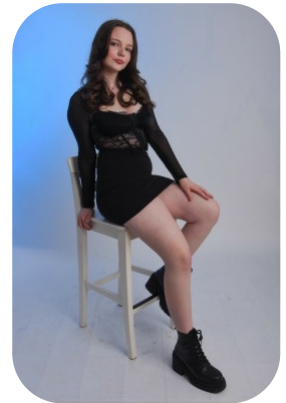

# Khalen Lintern

Age: 16-20	Height: 5ft8inch	Eye Colour: Blue	Accent: London
Gender:F	Weight: 74kg	Waist: 77	Bust: 97
Location: Britain	Shoe Size: 7	Hips: 99	
Drives: No	Hair Color: Brunette		

Talents  
COMMERCIAL MODELS, TEEN MODELS