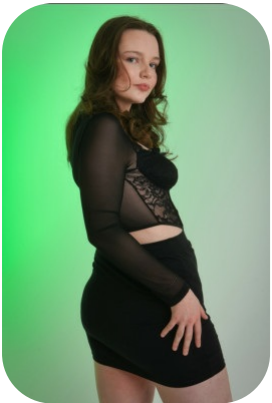

# Khalen Lintern

Age: 16-20	Height: 5ft8inch	Eye Colour: Blue	Accent: London
Gender:F	Weight: 74kg	Waist: 77	Bust: 97
Location: Britain	Shoe Size: 7	Hips: 99	
Drives: No	Hair Color: Brunette		

Talents  
COMMERCIAL MODELS, TEEN MODELS