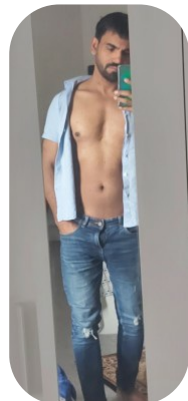

Additional Talents:
SWIM BIKE GYM CRICKET FOOTBALL