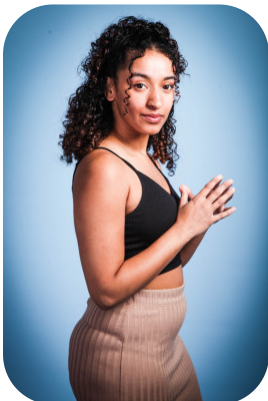

Additional Talents:

BIKE - SWIM - ROLLERBLADE - ROLLERSKAE - ICESKATE