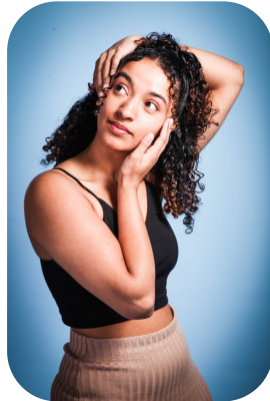

Additional Talents:

BIKE - SWIM - ROLLERBLADE - ROLLERSKAE - ICESKATE