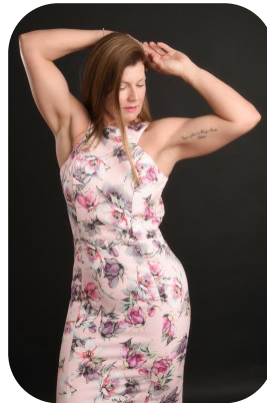

# Kirsty Sewell

Age: 51-60	Height: 5ft7inch	Eye Colour: Blue	Accent: London
Gender:F	Weight: 73kg	Waist: 35	Bust: 35
Location: London	Shoe Size: 6	Hips: 39	
Drives: Yes	Hair Color: Brunette		

Talents  
FITNESS MODELS, MATURE MODELS