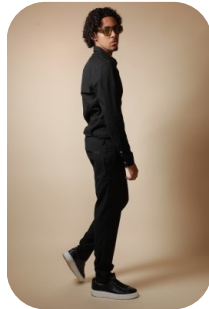

Kishan Bhatnagar

Age: 16-20	Height: 6ft0inch	Eye Colour: Blue	Accent:
Gender: F	Weight: 73kg	Waist: 31	Other
Location: Britain	Shoe Size: 9	Bust: 36.5	
North	Hair Color: Brunette	Hips: 35	
Drives: No			

Talents
 FITNESS MODELS, TEEN MODELS, YOUNG PERFORMERS, EXTRAS, ATHLETES, MUSICIANS

Additional Talents:
 BIKE - SWIM - SKI - CLIMB
 FOOTBALL - 10 YEARS
 LAMDA - DRAMA
 CLARINET
 GYM FITNESS

FOR ANY INQUIRIES PLEASE CONTACT US