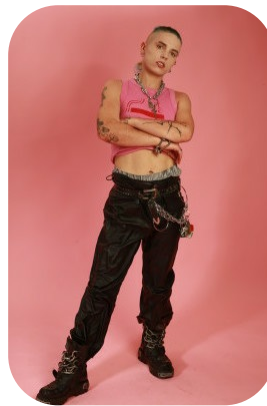

# Kit Abberton

Age: 25-30	Height: 5ft4inch	Eye Colour: Green	Accent: London
Gender:F	Weight: 49kg	Waist: 26cm	
Location: London	Shoe Size: 5.5	Bust: 33cm	
Drives: No	Hair Color: Other/Extreme	Hips: 31cm	

Talents  
ALTERNATIVE MODELS, COMMERCIAL MODELS,  
EXTRAS, SPECIALITY, QUIRKY

Additional Talents:  
BIKE - SWIM - SKI - HORSERIDE

DRUMS

CREATIVE DIRECTOR- (CLOTHES MAKING, GRAPHIC DESIGN, MOTION DESIGN,  
ANIMATIONS, EDITORIAL ) - 11 YEARS