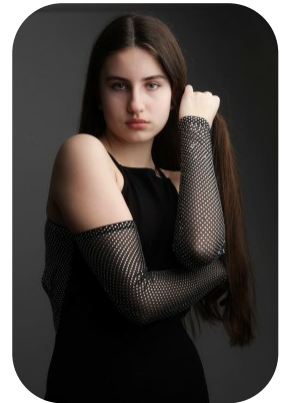

Klara Bero

Age: 11-15	Height: 5ft10inch	Eye Colour: Green	Accent: London
Gender:F	Weight: 65kg	Waist: 65 cm	
Location: London	Shoe Size: 6.5	Bust: 94 cm	
Drives: No	Hair Color: Brunette	Hips: 94 cm	

Talents

TEEN MODELS, EXTRAS, SPECIALITY

Additional Talents:

ICE SKATE - HORSE RIDE - SWIM - DIVE

PIANO

KICK BOXING

SING

PERFORM ACTING - LAMDA GRADE 2

DRAW