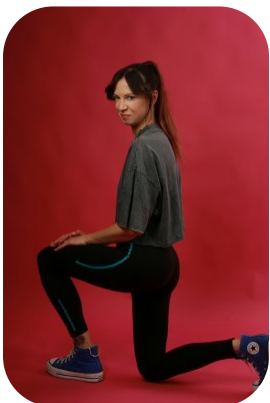

Additional Talents:
BIKE SWIM
FITNESS