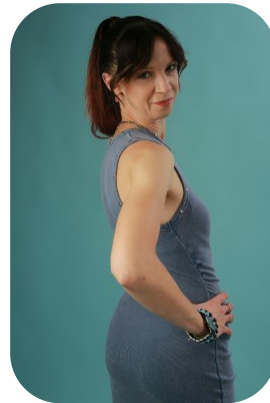

Additional Talents:
BIKE SWIM
FITNESS