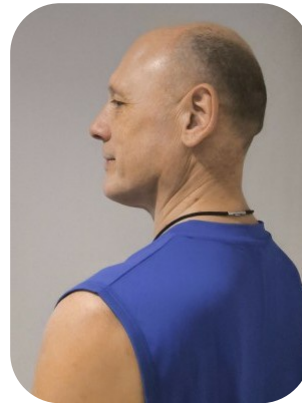

Kolin Green

Age: 51-60	Height: 6ft0inch	Eye Colour: Blue	Accent: London
Gender: M	Weight: 88kg	Waist: 34	Bust: 40
Location: London	Shoe Size: 11.5		
Drives: Yes	Hair Color: Brunette		

Talents
MATURE MODELS, EXTRAS

Additional Talents:
SWIM, BIKE, RUN,
DANCE- FREESTYLE,

GONG, DIDGERIDOO, SOUND HEALING

MMA (TEACHER),

HEALTH AND WELL BEING COACH

FOR ANY INQUIRIES PLEASE CONTACT US

0207 834 66 60 - Office

www.fusionmng.com