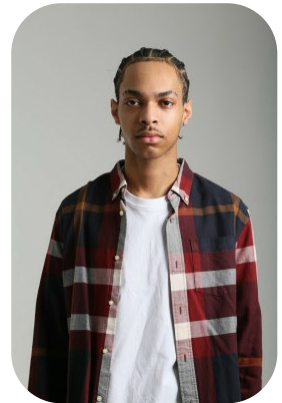

Koneil Thomas

Age: 16-20	Height: 6ft1inch	Eye Colour: Brown	Accent: London
Gender:M	Weight: 65kg	Waist: 32	Bust: 38
Location: London	Shoe Size: 10	Hips: 34	
Drives: No	Hair Color: Black		

Talents
COMMERCIAL MODELS