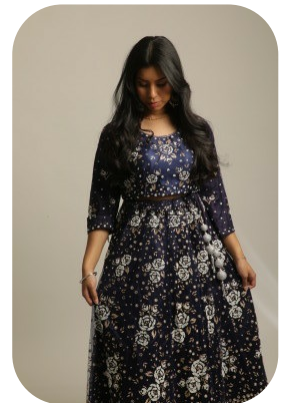

Krishma Kaur

Age: 21-24	Height: 5ft3inch	Eye Colour: Brown	Accent: London
Gender:F	Weight: 54kg	Waist: 75cm	
Location: London	Shoe Size: 5	Bust: 88cm	
Drives: No	Hair Color: Black	Hips: 94cm	

Talents
COMMERCIAL MODELS, EXTRAS