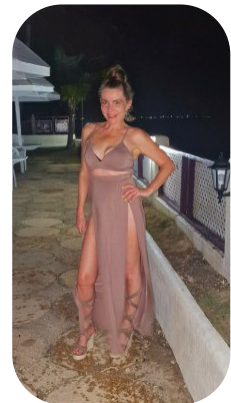

Krissie Cotterell

Age: 51-60	Height: 5ft5inch	Eye Colour: Blue	Accent: London
Gender: F	Weight: 53kg	Waist: 25	Bust: 34c
Location: London	Shoe Size: 5	Hips: 34	
Drives: No	Hair Color: Brunette		

Talents
MATURE MODELS, DISABILITIES