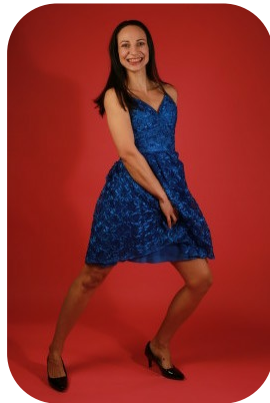

Kristina Ilieva

Videos: 2

Age: 31-40	Height: 5ft8inch	Eye Colour: Green	Accent: East Euro
Gender: F	Weight: 62kg	Waist: 68	Bust: 85
Location: London	Shoe Size: 6.5	Hips: 94	
Drives: Yes	Hair Color: Black		

Talents
 COMMERCIAL MODELS, FITNESS MODELS,
 MATURE MODELS, EXTRAS, ATHLETES

Additional Talents:
 BIKE - SKI - RUN

KANGOO JUMPS - 2 YEARS

GYM FITNESS

TRADITIONAL BULGARIAN DANCE

FOR ANY INQUIRIES PLEASE CONTACT US