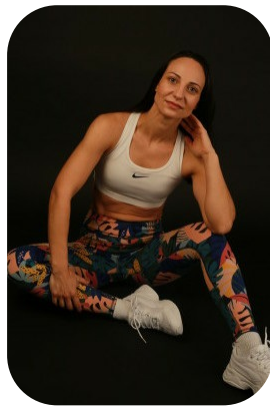

Kristina Ilieva

Videos: 2

Age: 31-40	Height: 5ft8inch	Eye Colour: Green	Accent: East Euro
Gender: F	Weight: 62kg	Waist: 68	Bust: 85
Location: London	Shoe Size: 6.5	Hips: 94	
Drives: Yes	Hair Color: Black		

Talents
 COMMERCIAL MODELS, FITNESS MODELS,
 MATURE MODELS, EXTRAS, ATHLETES

Additional Talents:
 BIKE - SKI - RUN

KANGOO JUMPS - 2 YEARS

GYM FITNESS

TRADITIONAL BULGARIAN DANCE

FOR ANY INQUIRIES PLEASE CONTACT US