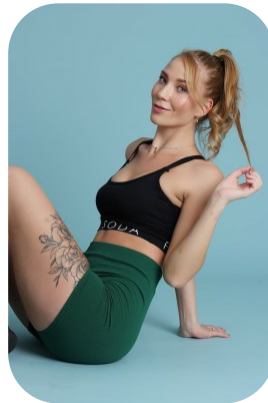

Kristina Luna Kovacova

Age: 21-24	Height: 5ft7inch	Eye Colour: Blue	Accent: Irish
Gender:F	Weight: 62kg	Waist: 6	Bust: 34B
Location: Ireland	Shoe Size: 6	Hips: 10	
Drives: No	Hair Color: Blonde		

Talents
COMMERCIAL MODELS, EXTRAS